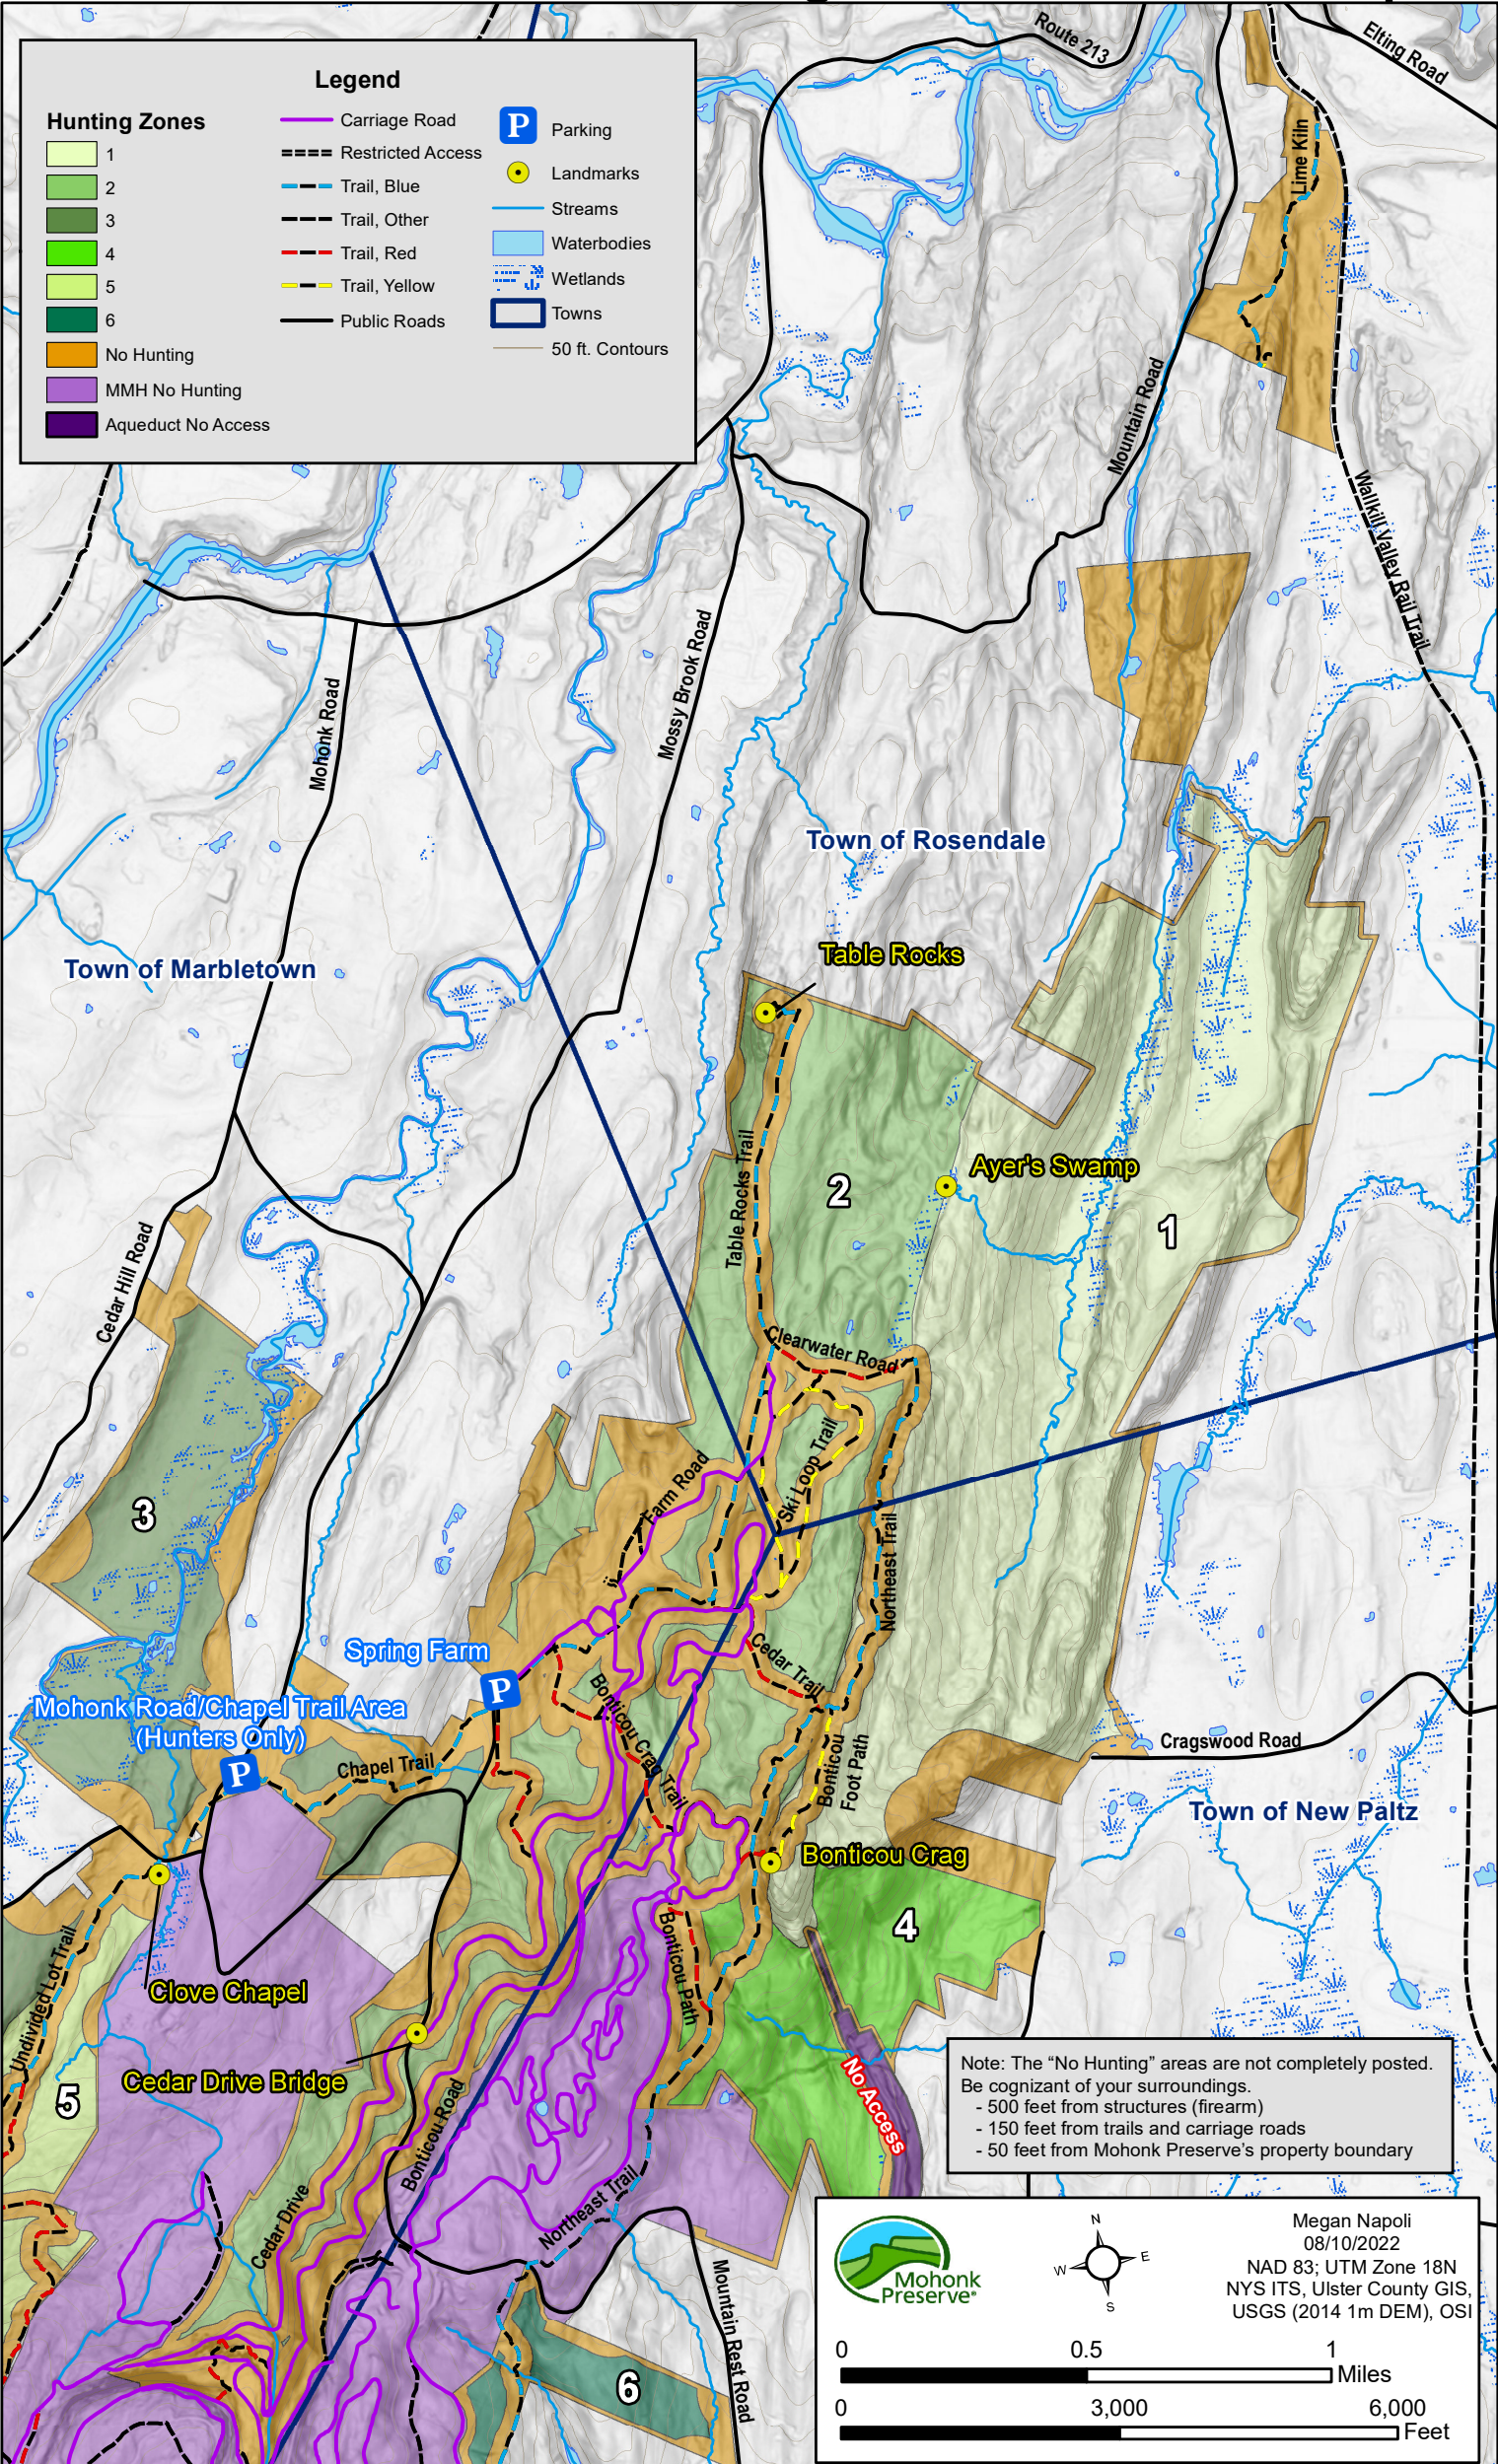

Mohonk Preserve Deer Management 2022: Detail Map 3

Legend

Hunting Zones	— Carriage Road	P Parking
1	--- Restricted Access	● Landmarks
2	--- Trail, Blue	— Streams
3	--- Trail, Other	— Waterbodies
4	--- Trail, Red	--- Wetlands
5	--- Trail, Yellow	— Towns
6	— Public Roads	— 50 ft. Contours
Orange Box	No Hunting	
Purple Box	MMH No Hunting	
Dark Purple Box	Aqueduct No Access	

Note: The "No Hunting" areas are not completely posted. Be cognizant of your surroundings.

- 500 feet from structures (firearm)
- 150 feet from trails and carriage roads
- 50 feet from Mohonk Preserve's property boundary

Megan Napoli
08/10/2022
NAD 83; UTM Zone 18N
NYS ITS, Ulster County GIS,
USGS (2014 1m DEM), OSI

0 0.5 1 Miles

0 3,000 6,000 Feet