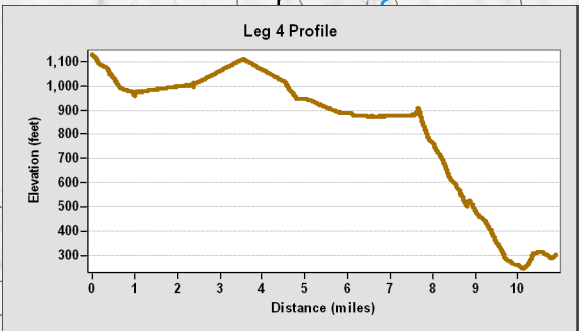

2021: Leg 4

Legend

Leg 4	Recreational Bridge	Waterbodies
Directional	Carriage Road	Buildings
Leg Mile Marker	Trail	Parking Lots
Course Mile Marker	Restricted Access	Mohonk Preserve
Aid Station	Auto Roads	Mohonk Mountain House
Places of Interest	Catskill Aqueduct	Other Protected Lands
MP Trailhead	Streams	