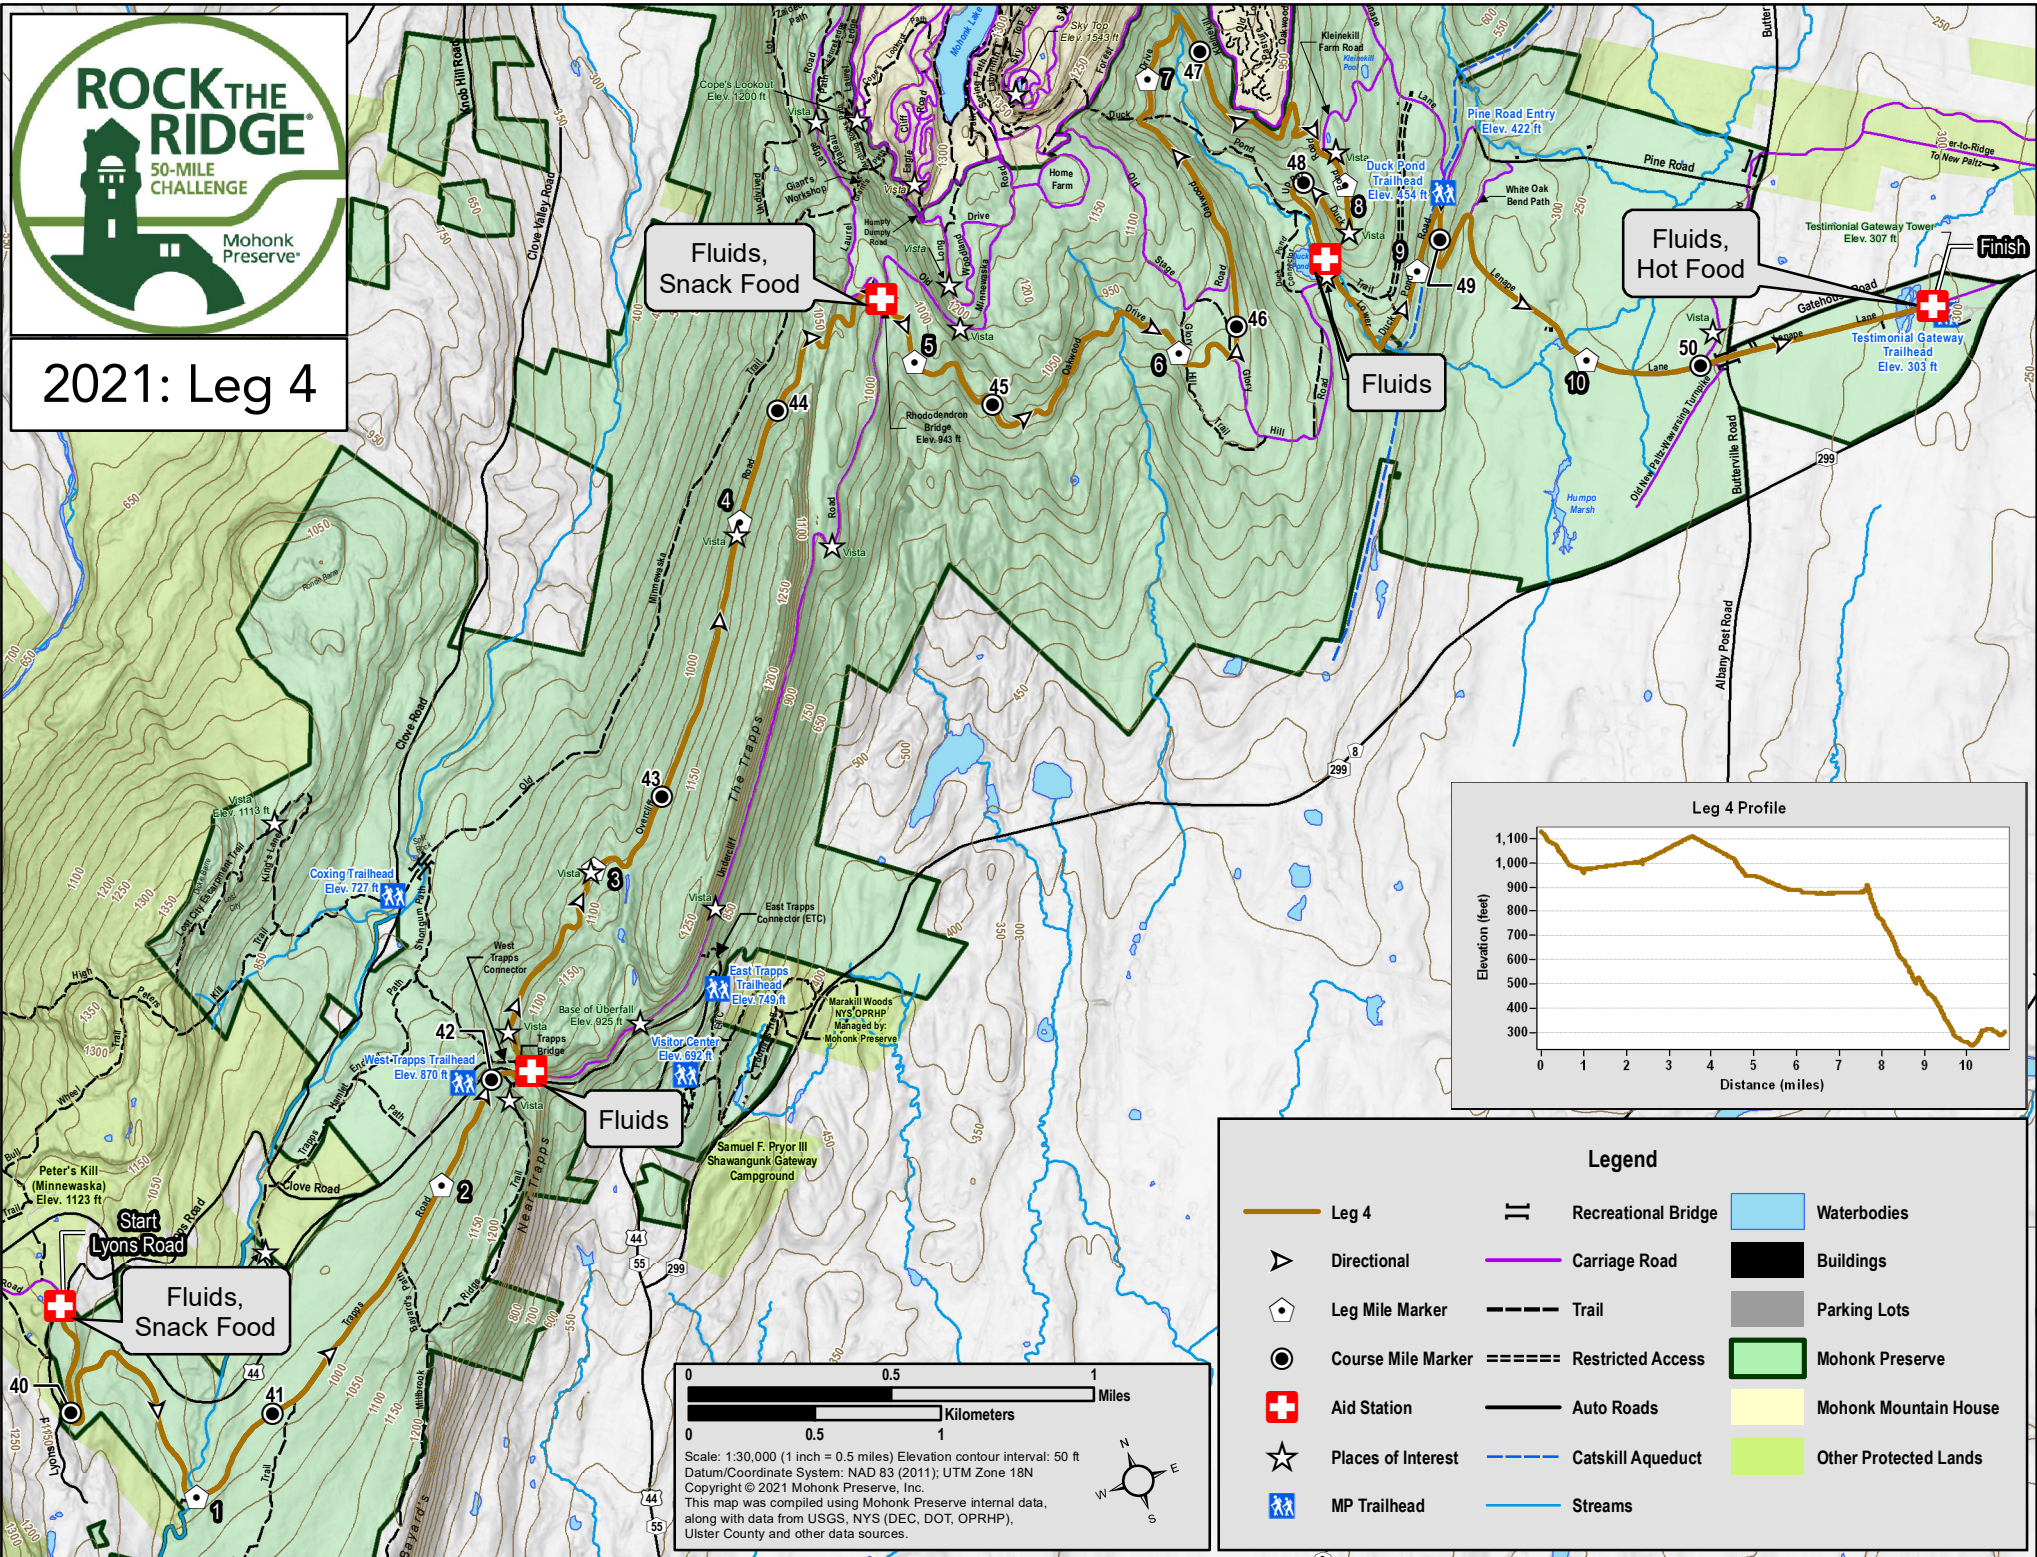

2021: Leg 4

Legend

Leg 4	Recreational Bridge	Waterbodies
Directional	Carriage Road	Buildings
Leg Mile Marker	Trail	Parking Lots
Course Mile Marker	Restricted Access	Mohonk Preserve
Aid Station	Auto Roads	Mohonk Mountain House
Places of Interest	Catskill Aqueduct	Other Protected Lands
MP Trailhead	Streams	